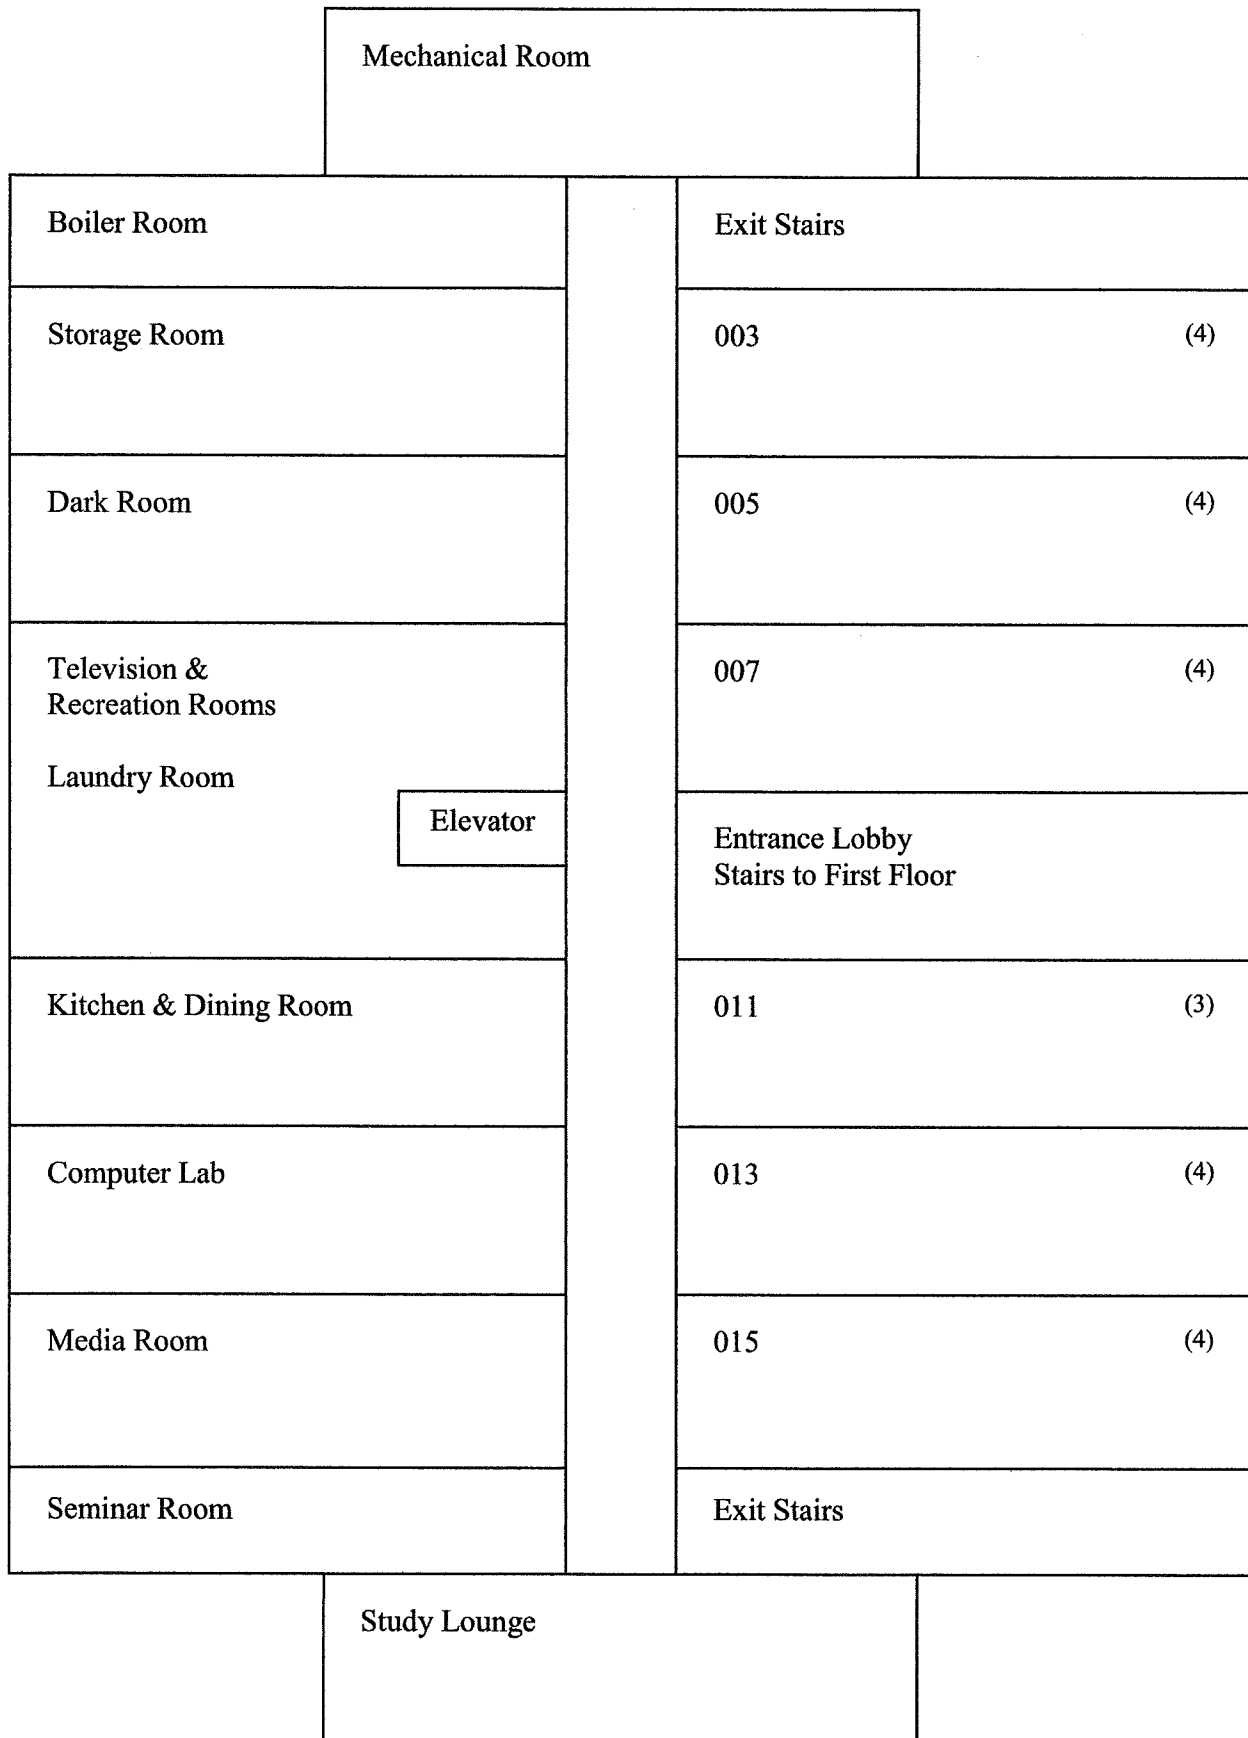

# Welch Hall Ground Floor

# Welch Hall First Floor

101 (4)	
102 (2)	Exit Stairs
104 (4)	103 (4)
106 (4)	105 (4)
108 Single (1)	107 (4)
Welch Apartment	Study Lounge Stairs to Ground Floor
Elevator	
← Welch Desk	111 (4)
Lounge	113 (4)
112 (4)	115 (4)
114 (4)	Exit Stairs
116 Med Single (1)	
117 (4)	

# Welch Hall Second Floor

201A (1)		201B (1)		201C (1)	
202 Single (1)				Exit Stairs	
204 (4)				203 (4)	
206 (4)				205 (4)	
208 (4)				207 (4)	
Study Lounge	Elevator			209 (4)	
210 (4)				211 (4)	
212 (4)				213 (4)	
214 (4)				215 (4)	
216 Single (1)				Exit Stairs	
217A (1)				217B (1)	