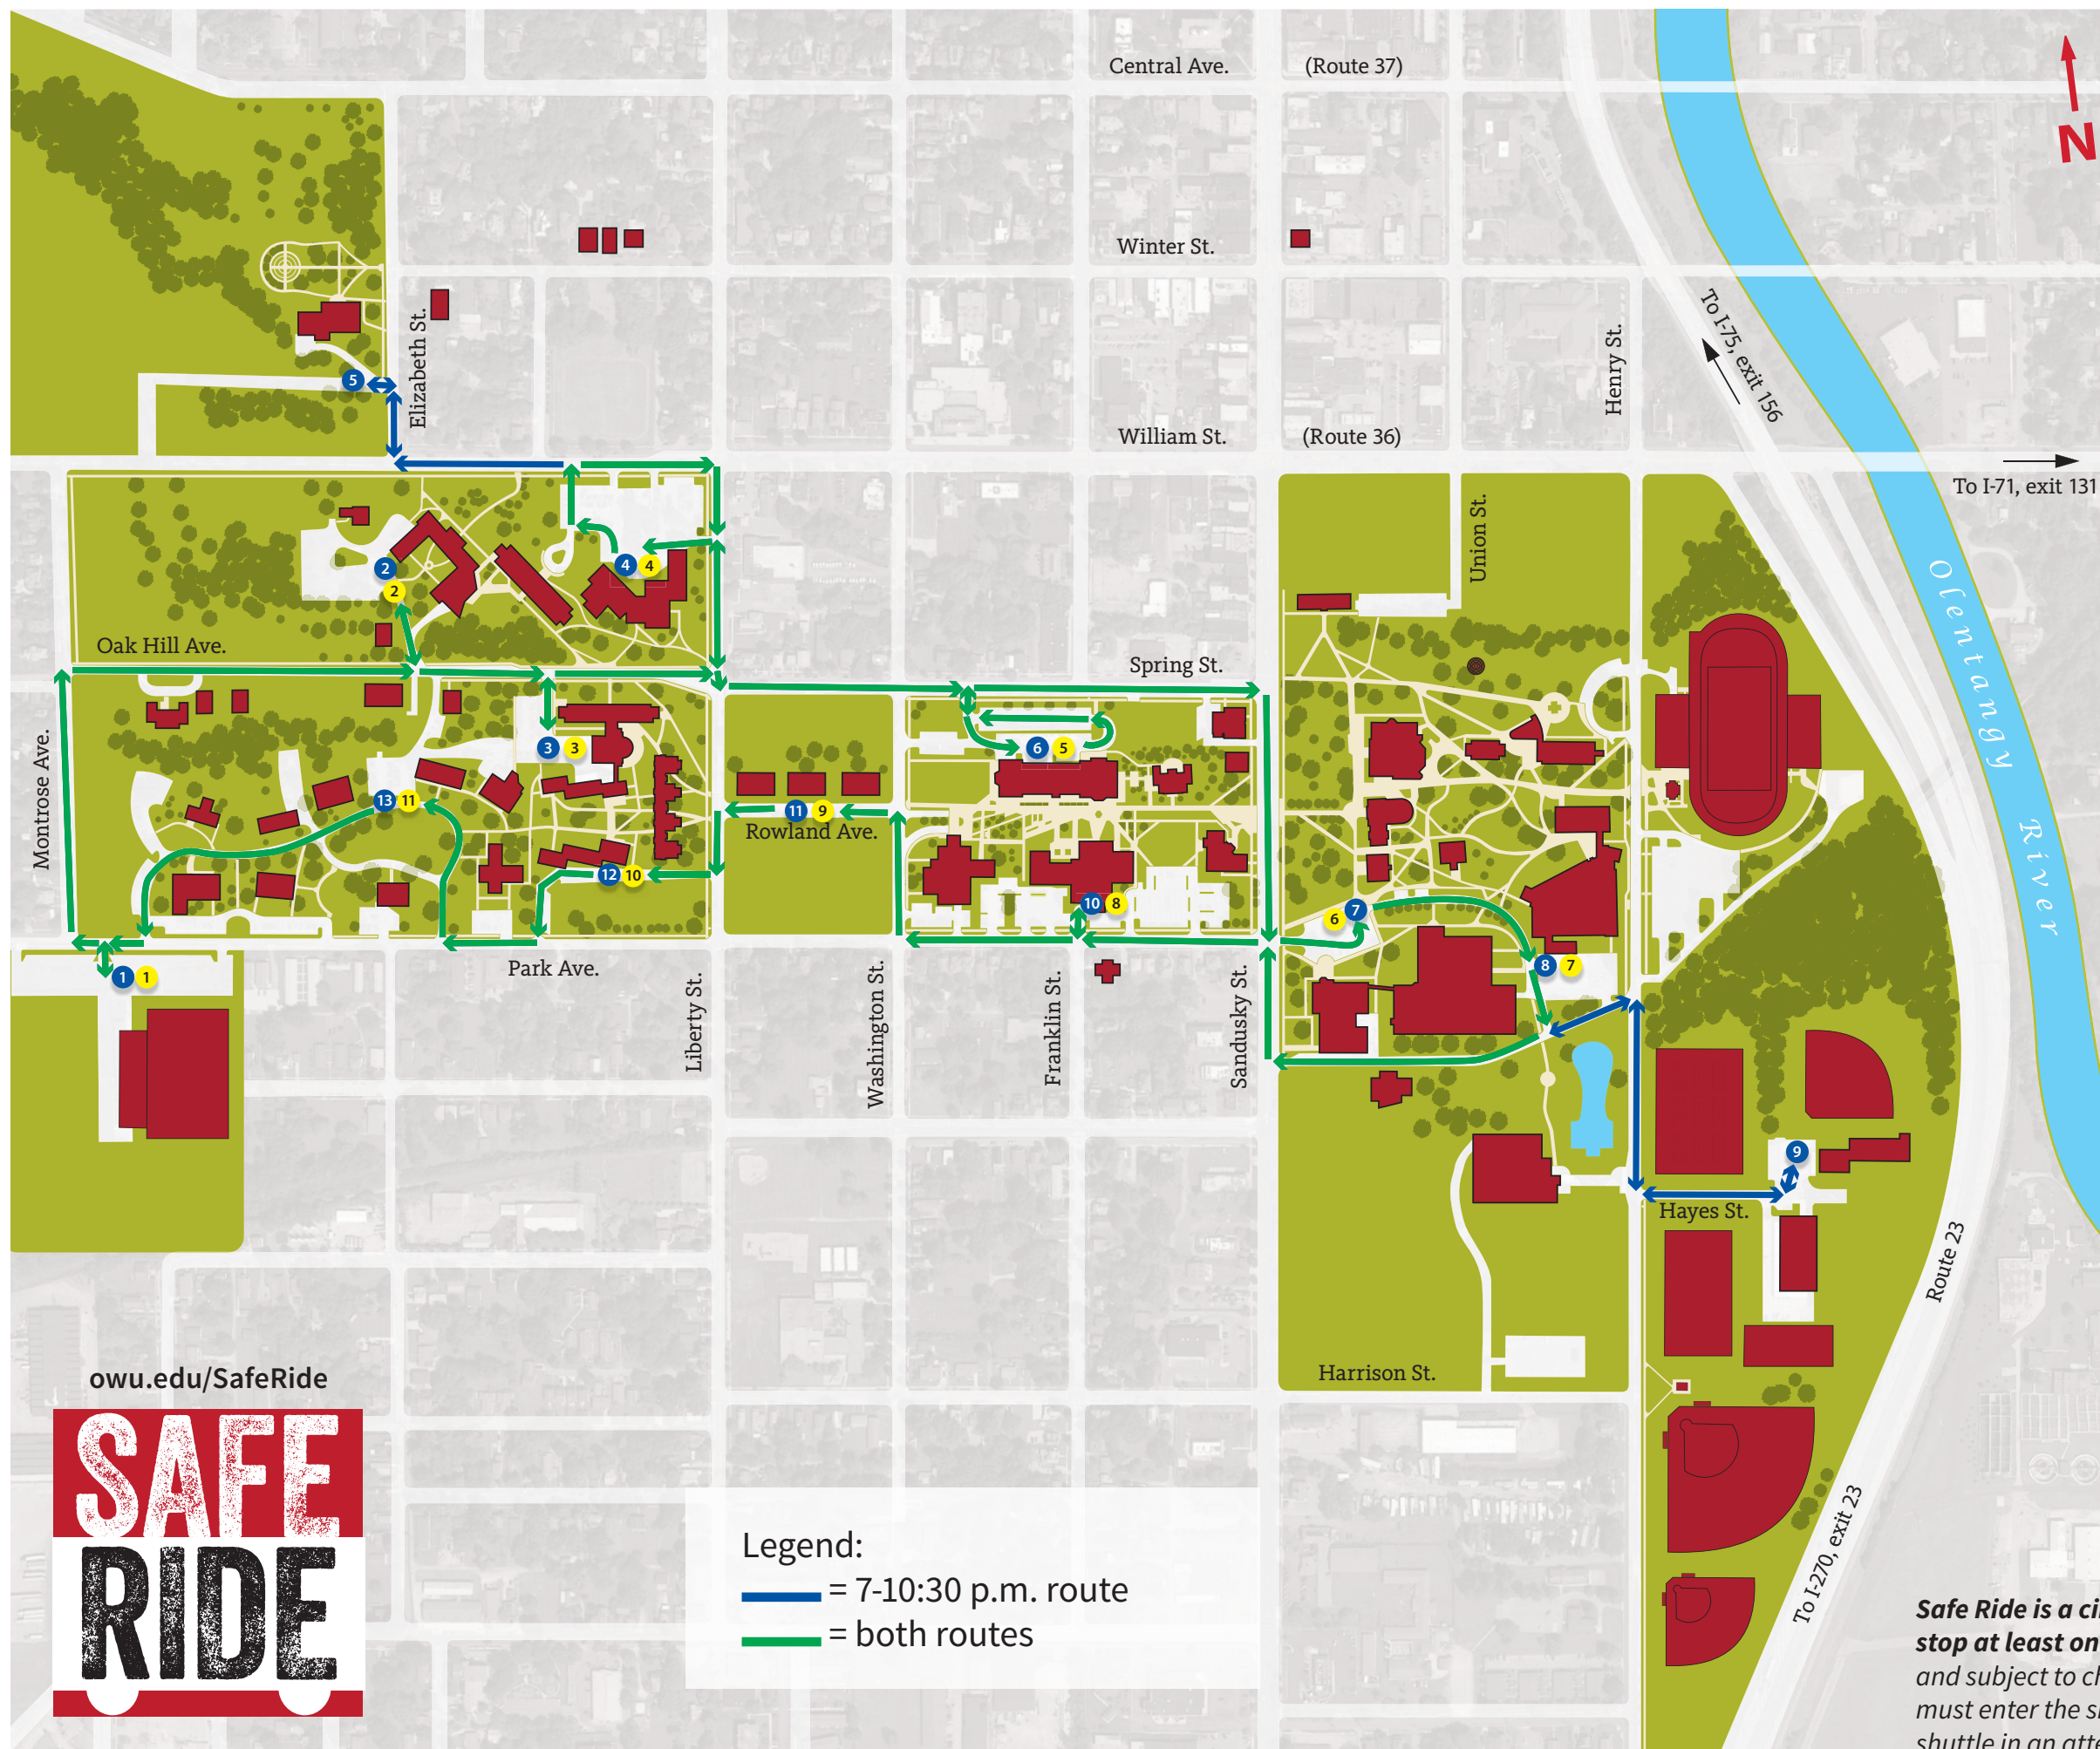

SAFE RIDE PROGRAM ROUTES

7-10:30 p.m. Route

- 1 #1 – Jay Martin Soccer Complex Stop
- 2 #2 – Stuyvesant Hall Stop
- 3 #3 – Welch Hall Stop
- 4 #4 – Smith Hall Stop
- 5 #5 – Sanborn Hall Stop
- 6 #6 – Hamilton-Williams Campus Center Stop
- 7 #7 – East Campus Parking Lot Stop
- 8 #8 – Schimmel/Conrades Science Center Stop
- 9 #9 – Haycock Hall Stop
- 10 #10 – Beeghly Library Stop
- 11 #11 – SLUs Stop
- 12 #12 – Bashford Hall and Bradford Milligan Hall Stop
- 13 #13 – Williams Drive Stop

10:30 p.m.-2 a.m. Route

- 1 #1 – Jay Martin Soccer Complex Stop
- 2 #2 – Stuyvesant Hall Stop
- 3 #3 – Welch Hall Stop
- 4 #4 – Smith Hall Stop
- 5 #5 – Hamilton-Williams Campus Center Stop
- 6 #6 – East Campus Parking Lot Stop
- 7 #7 – Schimmel/Conrades Science Center Stop
- 8 #8 – Beeghly Library Stop
- 9 #9 – SLUs Stop
- 10 #10 – Bashford Hall and Bradford Milligan Hall Stop
- 11 #11 – Williams Drive Stop

owu.edu/SafeRide